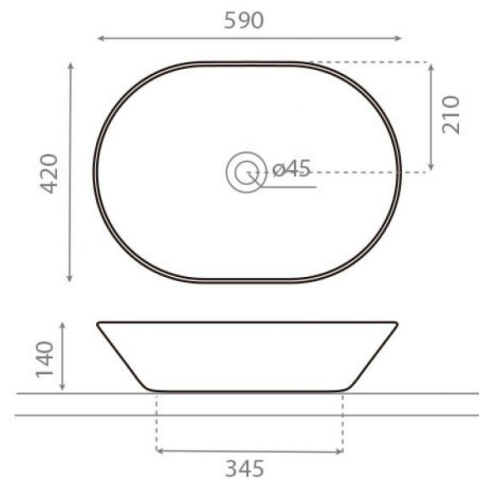

New Toulouse cru

Ref. 4037N CRU

588x422x138

Features

Without overflow.
Valid for Bathco tops.
Net weight kg, gross weight kg.
Units per pallet: .
Measures: 598x408x139